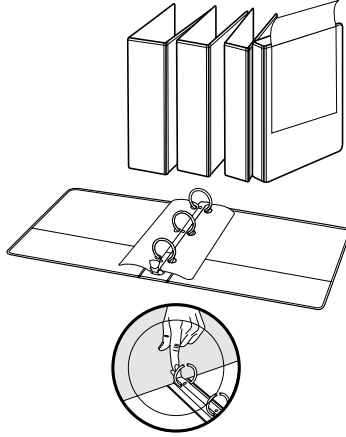

## EASYOPEN® CLEARVUE™ Locking Round Ring Binders

- Opens and closes with just the touch of one finger
- "Ease-of-Use" Commendation from Arthritis Foundation
- Safer and easier to use than any other ring metal
- No more pinched fingers
- Lock engages instantly when closed, eliminating the two-step and two-handed operation
- No more scratched desks from triggers
- Clear overlay on front, back and spine allows insertion of custom title sheets
- Horizontal pockets inside front and back covers
- Two curved poly sheet lifters included on 1½" - 3" capacities
- Recycled content: 44% by material weight
- FREE online templates at [www.cardinalbrands.com](http://www.cardinalbrands.com)

ITEM NUMBER	ID NO 83086 UPC	COLOR	CTN WT LBS	CTN CUBE	CTN QTY	MIN ORD QTY	U O M
<b>1" CAPACITY, 8½" X 11" SHEET SIZE (W X H)</b>							
11100	11100 6	White	12.6	1.0	12	12	EA
11101	11101 3	Black	12.6	1.0	12	12	EA
<b>1½" CAPACITY, 8½" X 11" SHEET SIZE (W X H)</b>							
11110	11110 5	White	14.9	1.2	12	12	EA
11111	11111 2	Black	14.9	1.2	12	12	EA
<b>2" CAPACITY, 8½" X 11" SHEET SIZE (W X H)</b>							
11120	11120 4	White	15.9	1.8	12	12	EA
11121	11121 1	Black	15.9	1.8	12	12	EA
<b>3" CAPACITY, 8½" X 11" SHEET SIZE (W X H)</b>							
11130	11130 3	White	11.2	1.1	6	6	EA
11131	11131 0	Black	11.2	1.1	6	6	EA