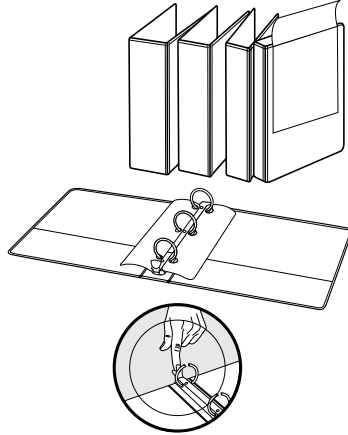

ROUND RING PRESENTATION BINDERS

(Heavy-duty, Active Use)

EASYOPEN® CLEARVUE™ Locking Round Ring Binders

- Opens and closes with just the touch of one finger
- "Ease-of-Use" Commendation from Arthritis Foundation
- Safer and easier to use than any other ring metal
- No more pinched fingers
- Lock engages instantly when closed, eliminating the two-step and two-handed operation
- No more scratched desks from triggers
- Clear overlay on front, back and spine allows insertion of custom title sheets
- Horizontal pockets inside front and back covers
- Two curved poly sheet lifters included on 1½" - 3" capacities
- Recycled content: 44% by material weight
- FREE online templates at www.cardinalbrands.com

ITEM NUMBER	ID NO 83086 UPC	COLOR	CTN WT LBS	CTN CUBE	CTN QTY	MIN ORD QTY	U O M
1" CAPACITY, 8½" X 11" SHEET SIZE (W X H)							
11100	11100 6	White	12.6	1.0	12	12	EA
11101	11101 3	Black	12.6	1.0	12	12	EA
1½" CAPACITY, 8½" X 11" SHEET SIZE (W X H)							
11110	11110 5	White	14.9	1.2	12	12	EA
11111	11111 2	Black	14.9	1.2	12	12	EA
2" CAPACITY, 8½" X 11" SHEET SIZE (W X H)							
11120	11120 4	White	15.9	1.8	12	12	EA
11121	11121 1	Black	15.9	1.8	12	12	EA
3" CAPACITY, 8½" X 11" SHEET SIZE (W X H)							
11130	11130 3	White	11.2	1.1	6	6	EA
11131	11131 0	Black	11.2	1.1	6	6	EA