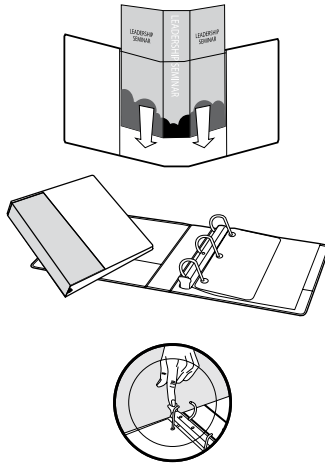

## D-RING PRESENTATION BINDERS

### EASYOPEN® SPINEVUE® Slant-D® Ring Binders

- Opens and closes with just the touch of one finger
- "Ease-of-Use" Commendation from the Arthritis Foundation
- Exclusive wrap-around clear overlay holds standard 8½" x 11" sheets
- Easy to customize for presentations or filing, no trimming or fumbling with small spine inserts or separate cover inserts as needed for standard overlay binders.
- FREE online templates available at [www.cardinalbrands.com](http://www.cardinalbrands.com)
- Holds 25% more than conventional round ring binders
- Lock engages instantly when closed, eliminating the two-step and two-handed operation
- Horizontal pockets inside front and back covers
- Flat poly sheet lifter included
- Recycled content: 45% by material weight

U.S. Patent #5,720,564

ITEM NUMBER	ID NO 83086 UPC	COLOR	CTN WT LBS	CTN CUBE	CTN QTY	MIN ORD QTY	U O M
<b>1" CAPACITY, 8½" X 11" SHEET SIZE (W X H)</b>							
19101	19101 5	Black	13	0.9	12	12	EA
19103	19103 9	White	13	0.9	12	12	EA
<b>1½" CAPACITY, 8½" X 11" SHEET SIZE (W X H)</b>							
19111	19111 4	Black	16	1.2	12	12	EA
19113	19113 8	White	16	1.2	12	12	EA
<b>2" CAPACITY, 8½" X 11" SHEET SIZE (W X H)</b>							
19121	19121 3	Black	17	1.8	12	12	EA
19123	19123 7	White	17	1.8	12	12	EA