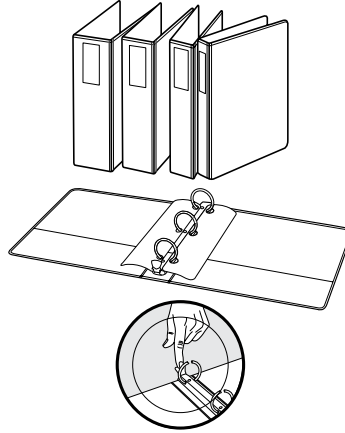

# ROUND RING REFERENCE BINDERS

(Active Use)

## EASYOPEN® Locking Round Ring Binders

- Opens and closes with just the touch of one finger
- "Ease-of-Use" Commendation from Arthritis Foundation
- Safer and easier to use than any other ring metal
- No more pinched fingers
- Lock engages instantly when closed, eliminating the two-step and two-handed operation
- No more scratched desks or bookshelves from triggers that don't close up
- Contrasting black lining provides professional look
- Horizontal pockets inside front and back covers
- Two curved poly sheet lifters included on 1½" – 3" capacities
- Label holders on every binder
- Recycled content: 44% by material weight

ITEM NUMBER	ID NO 83086 UPC	COLOR	CTN WT LBS	CTN CUBE	CTN QTY	MIN ORD QTY	U O M
<b>1" CAPACITY, 8½" X 11" SHEET SIZE (W X H)</b>							
18812	18812 1	Black	13.4	1.0	12	12	EA
18813	18813 8	Navy	13.4	1.0	12	12	EA
18816	18816 9	Maroon	13.4	1.0	12	12	EA
18817	18817 6	Medium Blue	13.4	1.0	12	12	EA
18818	18818 3	Red	13.4	1.0	12	12	EA
<b>1½" CAPACITY, 8½" X 11" SHEET SIZE (W X H)</b>							
18822	18822 0	Black	14.4	1.2	12	12	EA
18823	18823 7	Navy	14.4	1.2	12	12	EA
18826	18826 8	Maroon	14.4	1.2	12	12	EA
18827	18827 5	Medium Blue	14.4	1.2	12	12	EA
18828	18828 2	Red	14.4	1.2	12	12	EA
<b>2" CAPACITY, 8½" X 11" SHEET SIZE (W X H)</b>							
18832	18832 9	Black	16.8	1.7	12	12	EA
18833	18833 6	Navy	16.8	1.7	12	12	EA
18836	18836 7	Maroon	16.8	1.7	12	12	EA
18837	18837 4	Medium Blue	16.8	1.7	12	12	EA
18838	18838 1	Red	16.8	1.7	12	12	EA
<b>3" CAPACITY, 8½" X 11" SHEET SIZE (W X H)</b>							
18842	18842 8	Black	10.7	1.0	6	6	EA
18843	18843 5	Navy	10.7	1.0	6	6	EA
18846	18846 6	Maroon	10.7	1.0	6	6	EA
18847	18847 3	Medium Blue	10.7	1.0	6	6	EA
18848	18848 0	Red	10.7	1.0	6	6	EA