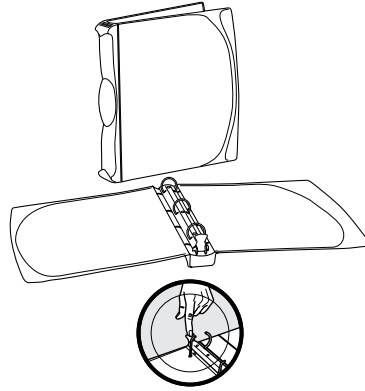

SPECIALTY BINDERS

EASYOPEN® PROFILE™ Binders

- Unique ergonomic design offers an easy-grip cover and a stable writing surface when opened out flat
- Significantly easier to open and close requiring only one finger
- Archival-safe for all documents and photos - will not lift or transfer inks
- "Ease of Use" Commendation from the Arthritis Foundation
- Safer to operate (will not pinch fingers or cause injury when closing)
- Security of a positive lock when closed
- Trigger will not scratch work surface
- FREE online templates at www.cardinalbrands.com

ARCHIVAL
MADE OF NON-STICK MATERIAL

ITEM NUMBER	ID NO		COLOR	CTN	CTN	CTN	MIN	U
	83086	UPC		WT				
ROUND RING 1" CAPACITY, 8½" X 11" SHEET SIZE (W X H)								
14411	14411	0	Black	9.3	1.0	8	8	EA
D-RING 1½" CAPACITY, 8½" X 11" SHEET SIZE (W X H)								
14441	14441	7	Black	8.1	1.0	6	6	EA