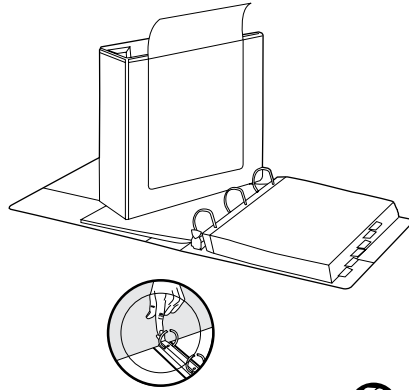

D-RING PRESENTATION BINDERS (Heavy-duty, Active Use)

EASYOPEN® EXTRA WIDE CLEARVUE™ Slant-D® Ring

- Extra wide covers allow you to index items in sheet protectors
- locks with one touch
- "Ease-of-Use" Commendation from the Arthritis Foundation
- Slant-D® rings hold 25% more than standard round ring
- Clear overlay holds custom title sheets
- FREE online templates at www.cardinalbrands.com
- Recycled content 45% by material weight
- Sheet lifter included

ITEM NUMBER	ID NO 83086 UPC	COLOR	CTN WT LBS	CTN CUBE	CTN QTY	MIN ORD QTY	U O M
1" CAPACITY, 9 3/4" X 11" SHEET SIZE (W X H)							
13300	13300 8	White	13.5	0.9	12	12	EA
1 1/2" CAPACITY, 9 3/4" X 11" SHEET SIZE (W X H)							
13310	13310 7	White	16.1	1.2	12	12	EA
2" CAPACITY, 9 3/4" X 11" SHEET SIZE (W X H)							
13320	13320 6	White	24.6	1.7	12	12	EA
3" CAPACITY, 9 3/4" X 11" SHEET SIZE (W X H)							
13330	13330 5	White	13.3	1.1	6	6	EA