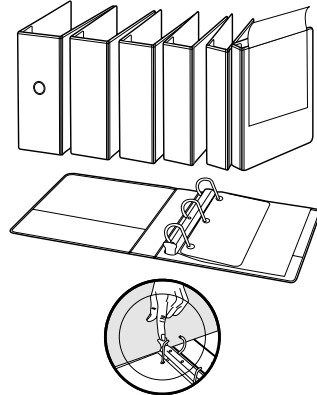

### EASYOPEN® CLEARVUE™ Locking Slant-D® Ring Binders

- Opens and closes with just the touch of one finger
- "Ease-of-Use" Commendation from Arthritis Foundation
- Safer and easier to use than any other ring metal
- No more pinched fingers
- Lock engages instantly when closed, eliminating the two-step and two-handed operation
- No scratched desks or bookshelves from triggers that don't close up
- Clear overlay on front, back and spine allows insertion of custom title sheets
- Holds 25% more than conventional round ring binders
- Horizontal pockets inside front and back covers
- Flat poly sheet lifter included
- Recycled content: 44% by material weight
- FREE online templates at [www.cardinalbrands.com](http://www.cardinalbrands.com)
- Finger hole in 5" for easy shelf removal

ITEM NUMBER	ID NO 83086 UPC	COLOR	CTN WT LBS	CTN CUBE	CTN QTY	MIN ORD QTY	U O M
<b>1" CAPACITY, 8½" X 11" SHEET SIZE (W X H)</b>							
10300	10300	1 White	14	1.0	12	12	EA
10301	10301	8 Black	14	1.0	12	12	EA
10302	10302	5 Blue	14	1.0	12	12	EA
<b>1½" CAPACITY, 8½" X 11" SHEET SIZE (W X H)</b>							
10310	10310	0 White	16.2	1.2	12	12	EA
10311	10311	7 Black	16.2	1.2	12	12	EA
10312	10312	4 Blue	16.2	1.2	12	12	EA
<b>2" CAPACITY, 8½" X 11" SHEET SIZE (W X H)</b>							
10320	10320	9 White	19.8	1.8	12	12	EA
10321	10321	6 Black	19.8	1.8	12	12	EA
10322	10322	3 Blue	19.8	1.8	12	12	EA
<b>3" CAPACITY, 8½" X 11" SHEET SIZE (W X H)</b>							
10330	10330	8 White	12.4	1.1	6	6	EA
10331	10331	5 Black	12.4	1.1	6	6	EA
10332	10332	2 Blue	12.4	1.1	6	6	EA
<b>4" CAPACITY, 8½" X 11" SHEET SIZE (W X H)</b>							
10340	10340	7 White	13.9	1.2	6	6	EA
10341	10341	4 Black	13.9	1.2	6	6	EA
10342	10342	1 Blue	13.9	1.2	6	6	EA
<b>5" CAPACITY, 8½" X 11" SHEET SIZE (W X H)</b>							
10350	10350	6 White	6.2	0.5	2	2	EA
10351	10351	3 Black	6.2	0.5	2	2	EA
10352	10352	0 Blue	6.2	0.5	2	2	EA