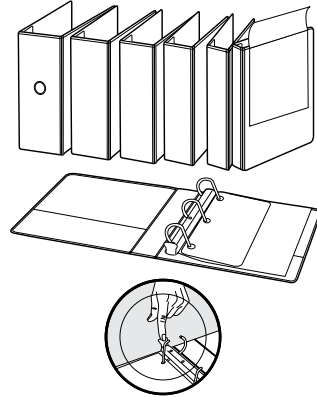

D-RING PRESENTATION BINDERS

(Heavy-duty, Active Use)

EASYOPEN® CLEARVUE™ Locking Slant-D® Ring Binders

- Opens and closes with just the touch of one finger
- "Ease-of-Use" Commendation from Arthritis Foundation
- Safer and easier to use than any other ring metal
- No more pinched fingers
- Lock engages instantly when closed, eliminating the two-step and two-handed operation
- No scratched desks or bookshelves from triggers that don't close up
- Clear overlay on front, back and spine allows insertion of custom title sheets
- Holds 25% more than conventional round ring binders
- Horizontal pockets inside front and back covers
- Flat poly sheet lifter included
- Recycled content: 44% by material weight
- FREE online templates at www.cardinalbrands.com
- Finger hole in 5" for easy shelf removal

ITEM NUMBER	ID NO 83086 UPC	COLOR	CTN WT LBS	CTN CUBE	CTN QTY	MIN ORD QTY	U O M
1" CAPACITY, 8½" X 11" SHEET SIZE (W X H)							
10300	10300 1	White	14	1.0	12	12	EA
10301	10301 8	Black	14	1.0	12	12	EA
10302	10302 5	Blue	14	1.0	12	12	EA
1½" CAPACITY, 8½" X 11" SHEET SIZE (W X H)							
10310	10310 0	White	16.2	1.2	12	12	EA
10311	10311 7	Black	16.2	1.2	12	12	EA
10312	10312 4	Blue	16.2	1.2	12	12	EA
2" CAPACITY, 8½" X 11" SHEET SIZE (W X H)							
10320	10320 9	White	19.8	1.8	12	12	EA
10321	10321 6	Black	19.8	1.8	12	12	EA
10322	10322 3	Blue	19.8	1.8	12	12	EA
3" CAPACITY, 8½" X 11" SHEET SIZE (W X H)							
10330	10330 8	White	12.4	1.1	6	6	EA
10331	10331 5	Black	12.4	1.1	6	6	EA
10332	10332 2	Blue	12.4	1.1	6	6	EA
4" CAPACITY, 8½" X 11" SHEET SIZE (W X H)							
10340	10340 7	White	13.9	1.2	6	6	EA
10341	10341 4	Black	13.9	1.2	6	6	EA
10342	10342 1	Blue	13.9	1.2	6	6	EA
5" CAPACITY, 8½" X 11" SHEET SIZE (W X H)							
10350	10350 6	White	6.2	0.5	2	2	EA
10351	10351 3	Black	6.2	0.5	2	2	EA
10352	10352 0	Blue	6.2	0.5	2	2	EA